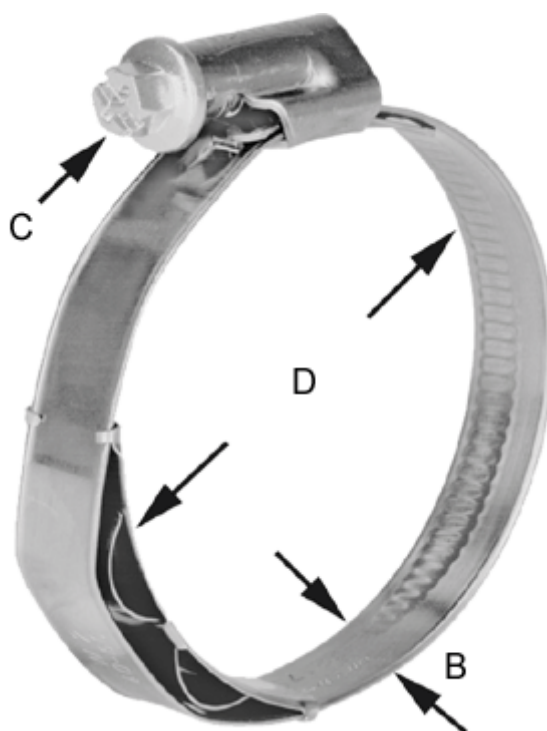

Article number: 021377708021

Description: Worm Drive Hose Clip with spring insert
TORRO 16-27/12 C7 W3 WF, pk. á 50

Measures

C (screw type) =	C7
Diameter D =	16-27
Width B =	12